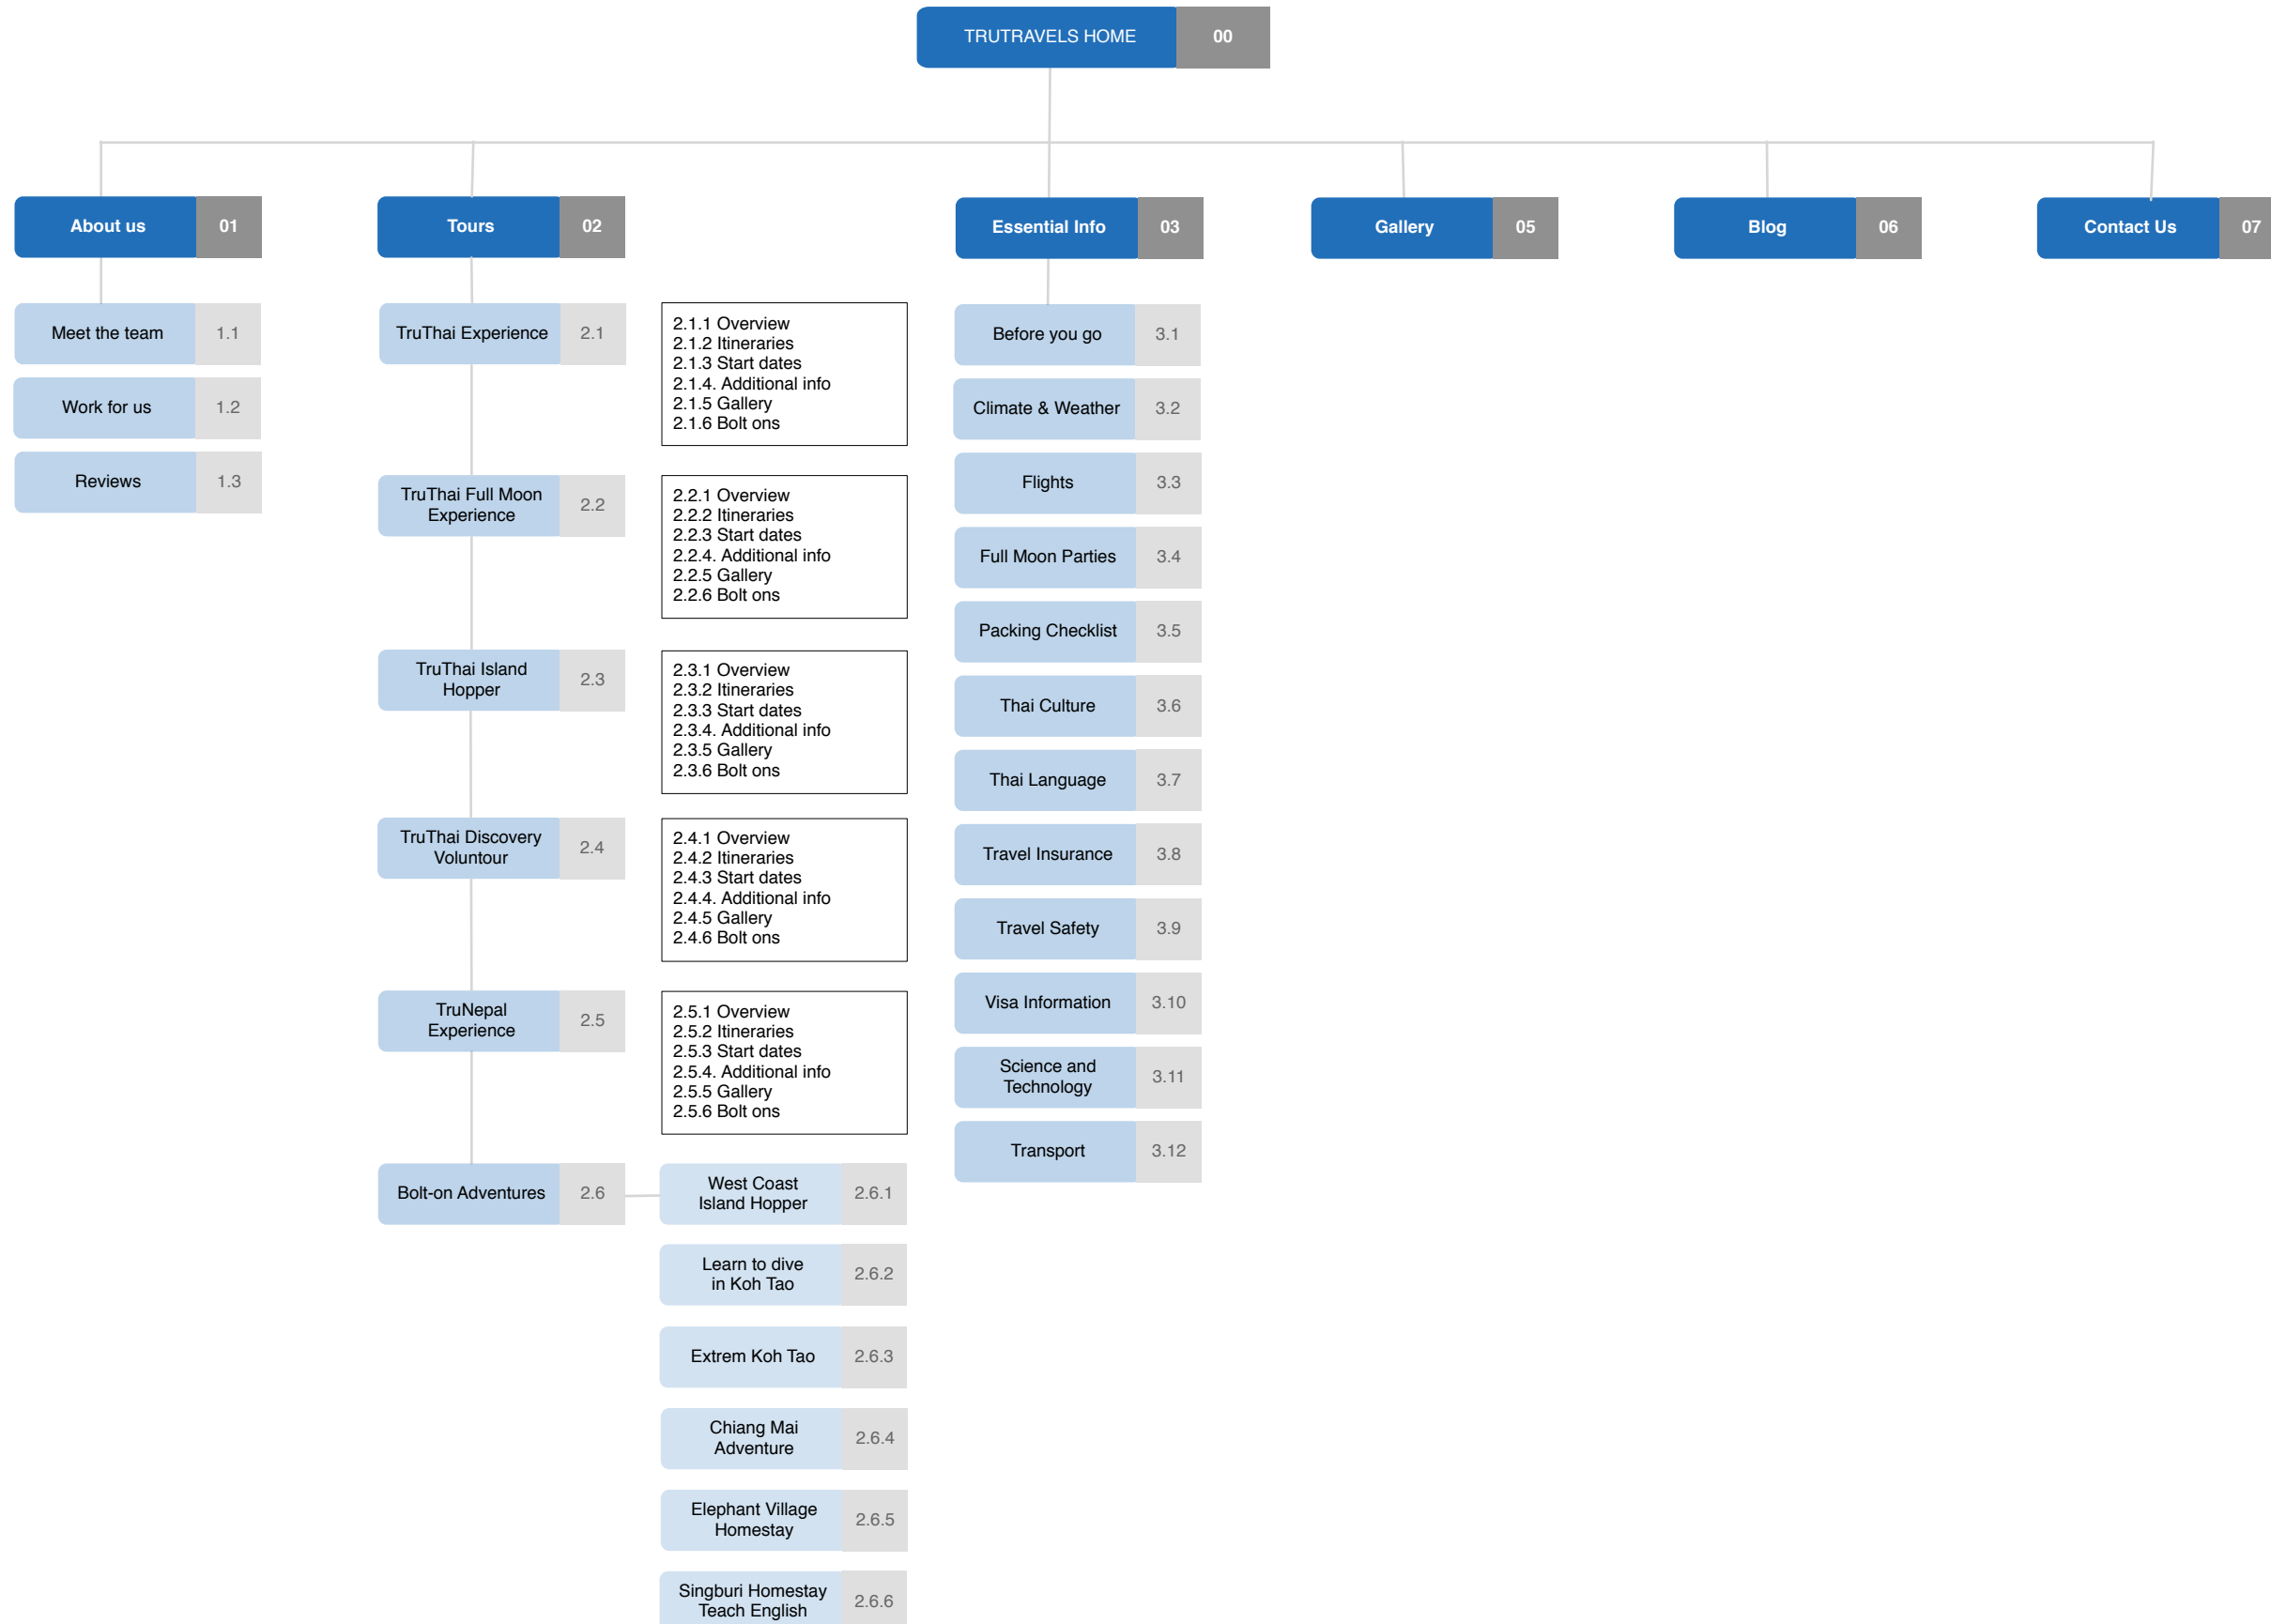

Current website structure

Proposed website structure

Wordpress theme:
http://themeforest.net/item/x-the-theme/full_screen_preview/5871901

Countries - updated

Wordpress theme:
http://theforest.net/item/x-the-theme/full_screen_preview/5871901