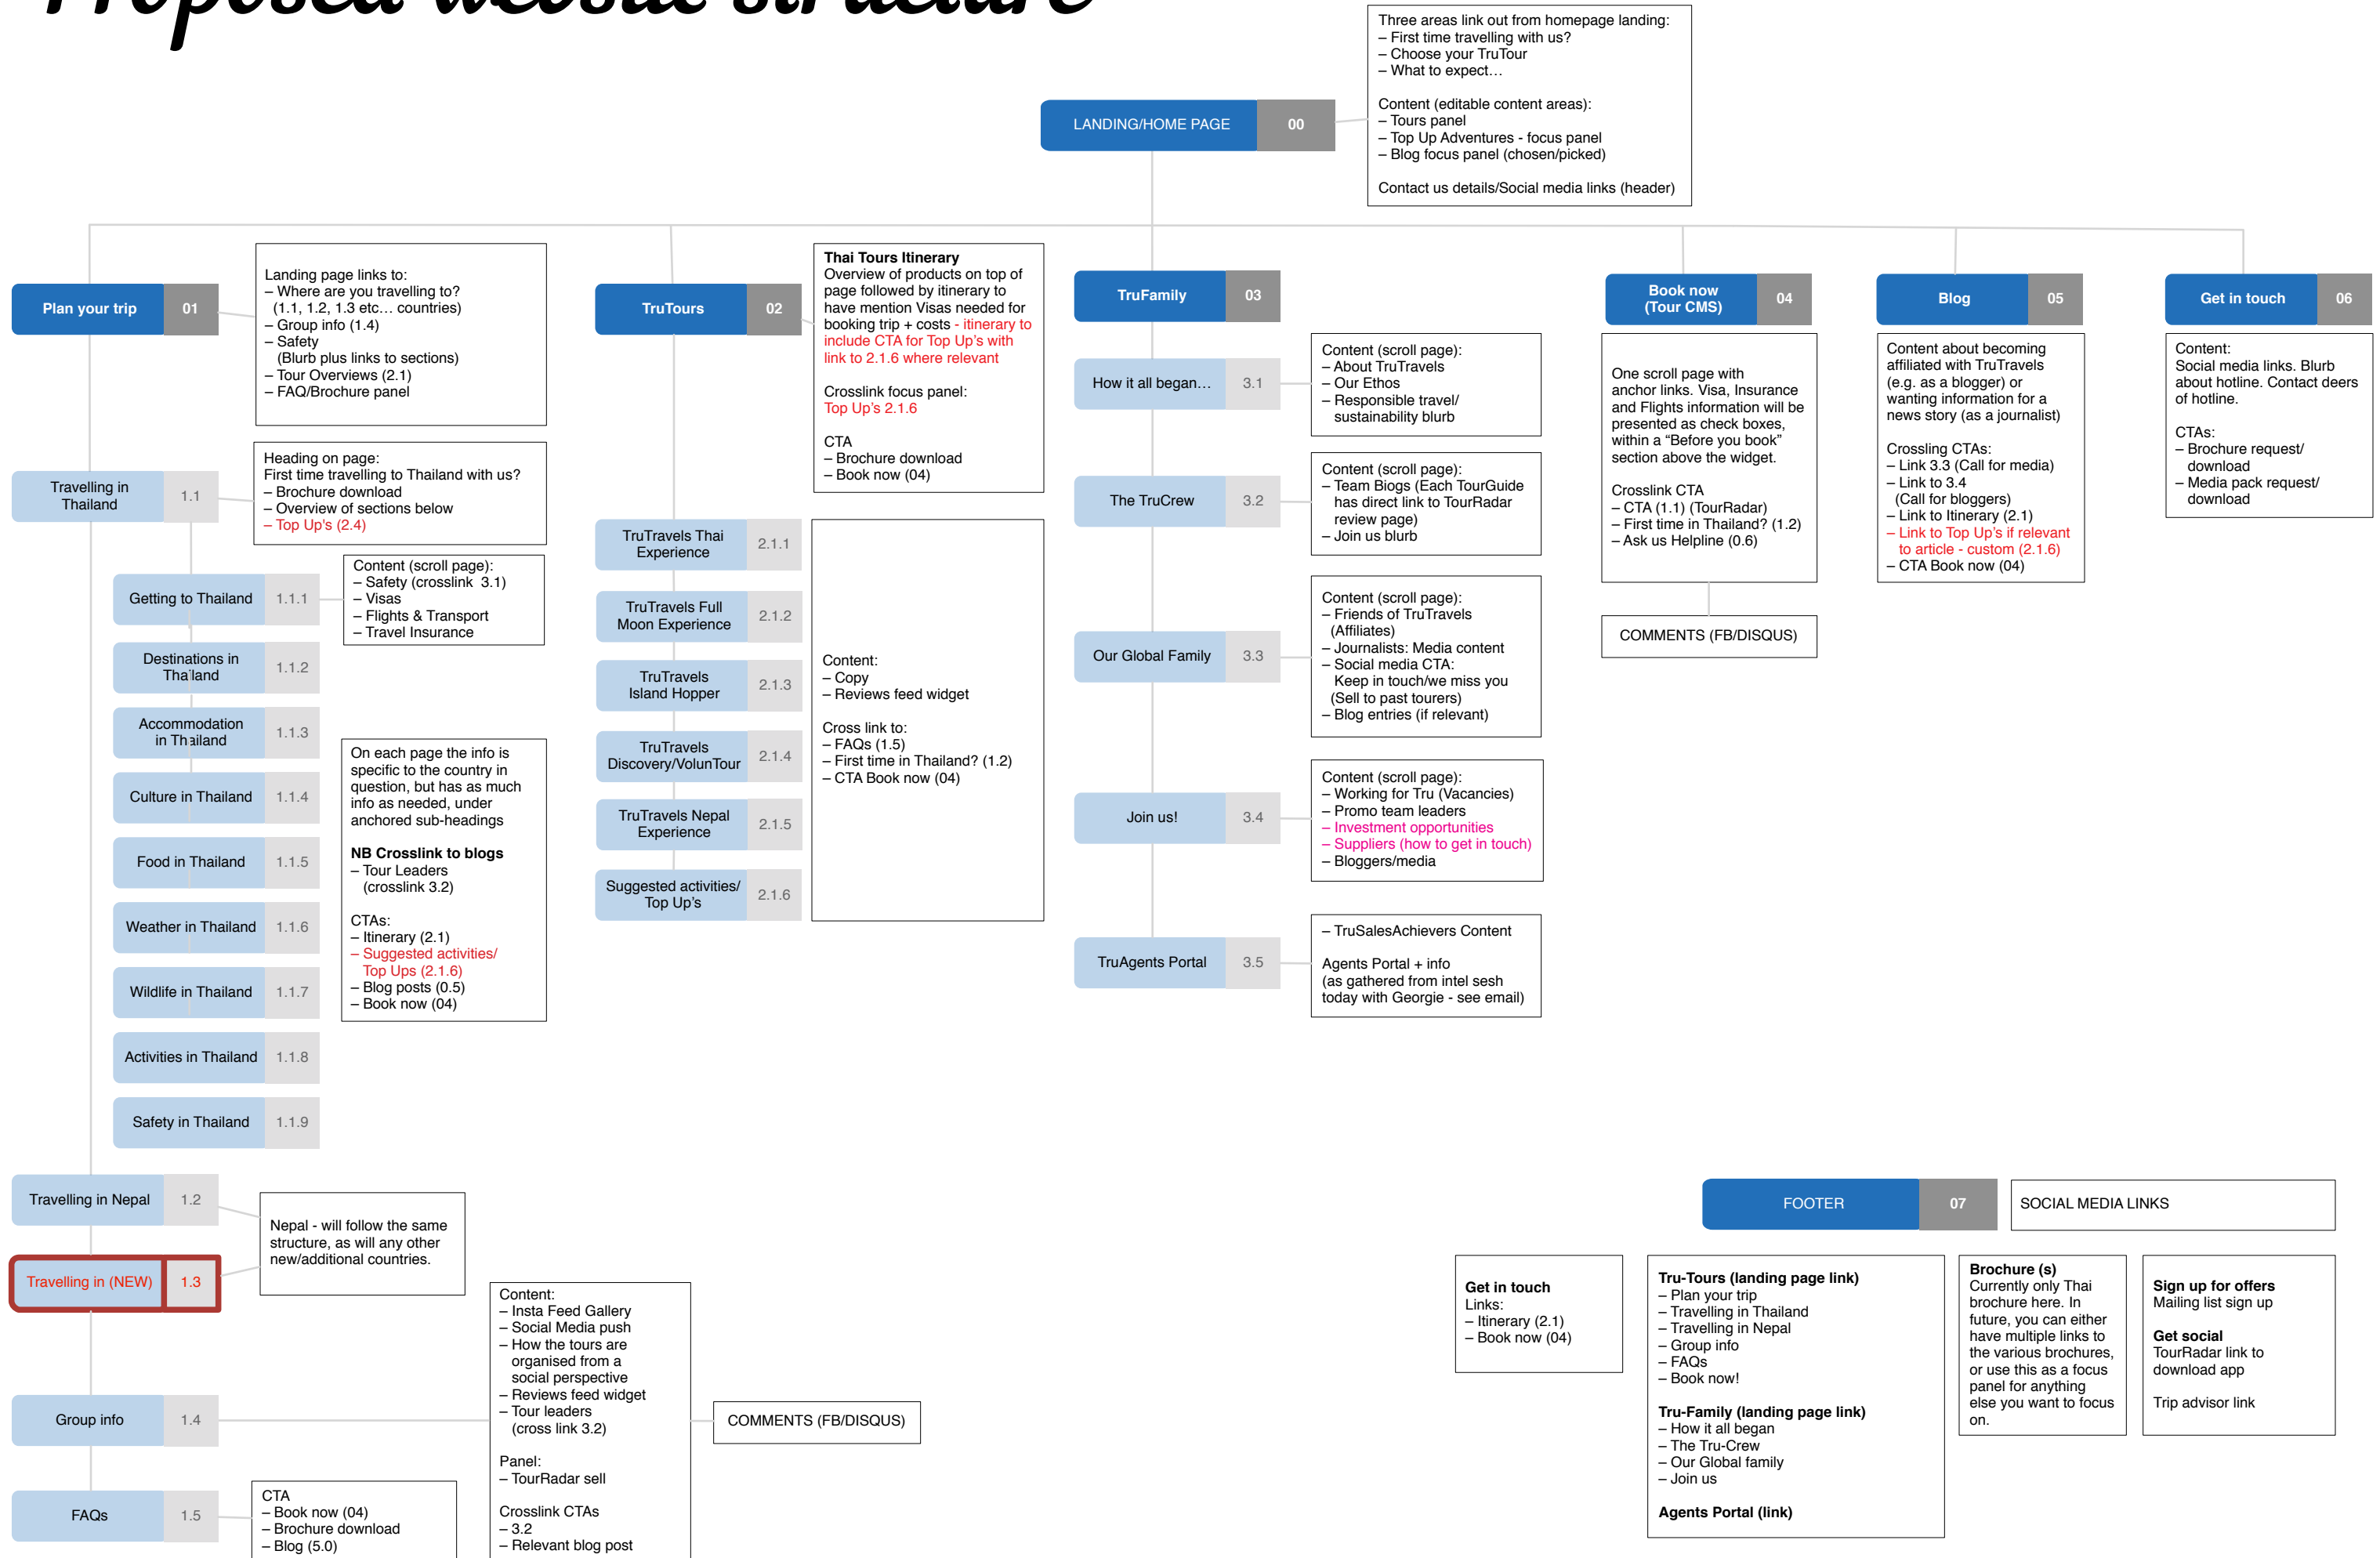

Current website structure

Proposed website structure

Wordpress theme:
http://themeforest.net/item/x-the-theme/full_screen_preview/5871901

Countries - updated

Wordpress theme:
http://theforest.net/item/x-the-theme/full_screen_preview/5871901